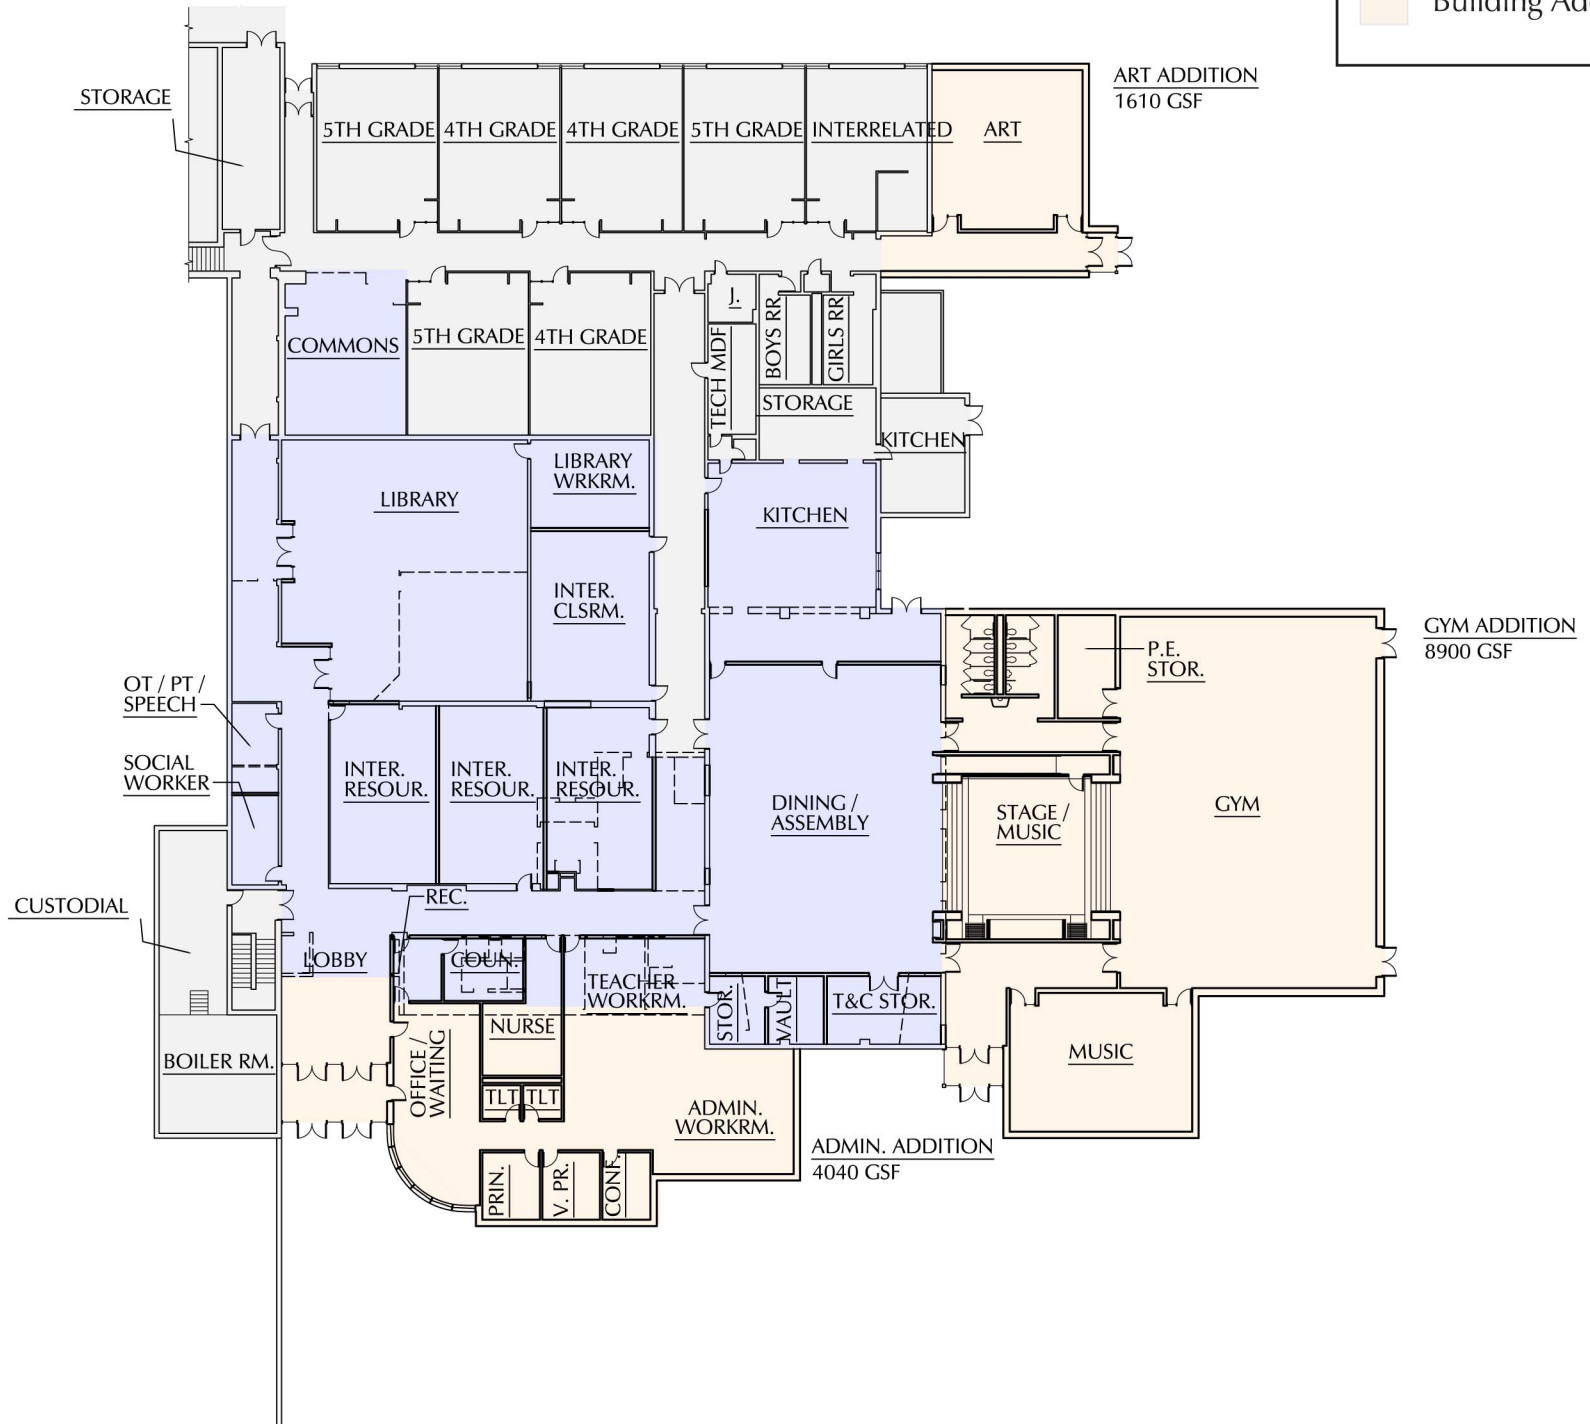

CLASSROOM ADDITION
7740 GSF

Legend

- Minor Remodel
- Major Remodel
- Building Addition

1 SECOND FLOOR PLAN
SCALE: 1" = 40'-0"

2 FIRST FLOOR PLAN
SCALE: 1" = 40'-0"

DAVID BREWER ELEMENTARY